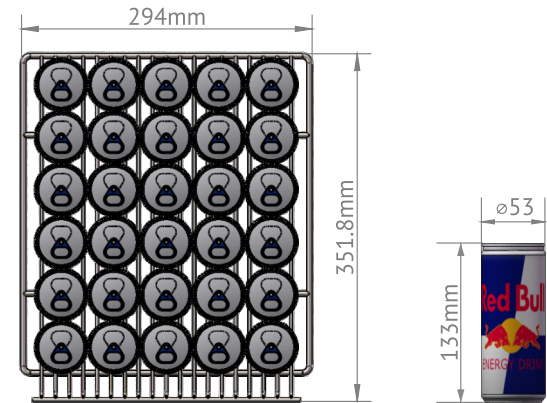

CSL-160 Pack-out Capacity	
Inside Dimension(WxDxH)	345x335x1255mm/13.6"x13.2"x49.4"inch
Outside Dimension(WxDxH)	390x459x1860mm/15.35"x18.07"x73.23"inch
Shelf Dimension(WxD)	294x351.8mm/11.57"x13.85"inch
330 ml Cola Can (WxH)	66x116mm/2.6"x4.57"inch

Facing	Depth	Rows	Total
4	5	9	180

CSL-160 Pack-out Capacity	
Inside Dimension(WxDxH)	345x335x1255mm/13.6"x13.2"x49.4"inch
Outside Dimension(WxDxH)	390x459x1860mm/15.35"x18.07"x73.23"inch
Shelf Dimension(WxD)	294x351.8mm/11.57"x13.85"inch
250 ml Red Bull Can (WxH)	53x133mm/2.09"x5.24"inch

Facing	Depth	Rows	Total
5	6	8	240