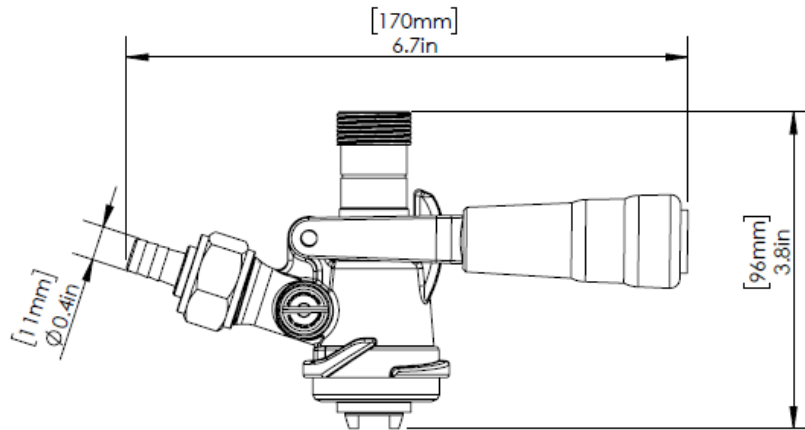

Iron Mountain Refrigeration & Equipment, LLC
Stainless Steel D System Wine Coupler

Front View

Side View