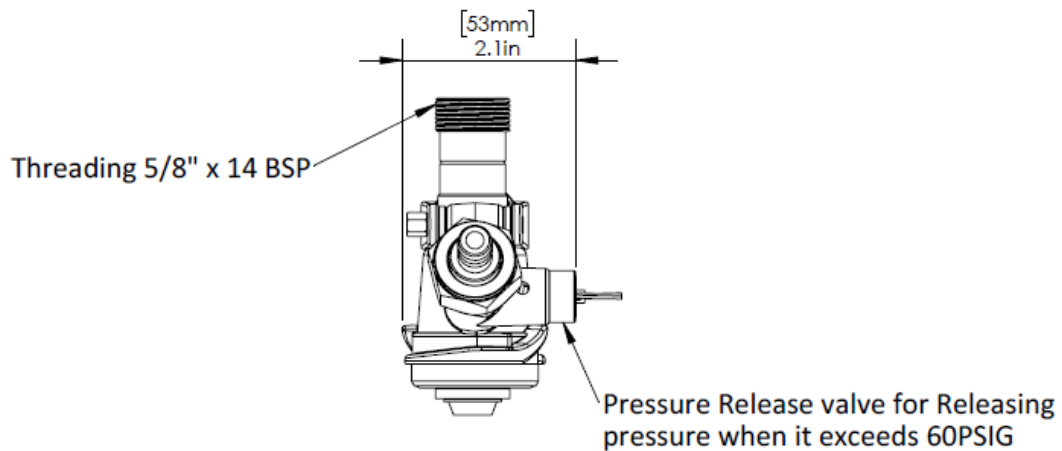

Iron Mountain Refrigeration & Equipment, LLC
Stainless Steel D System Wine Coupler

Front View

Side View